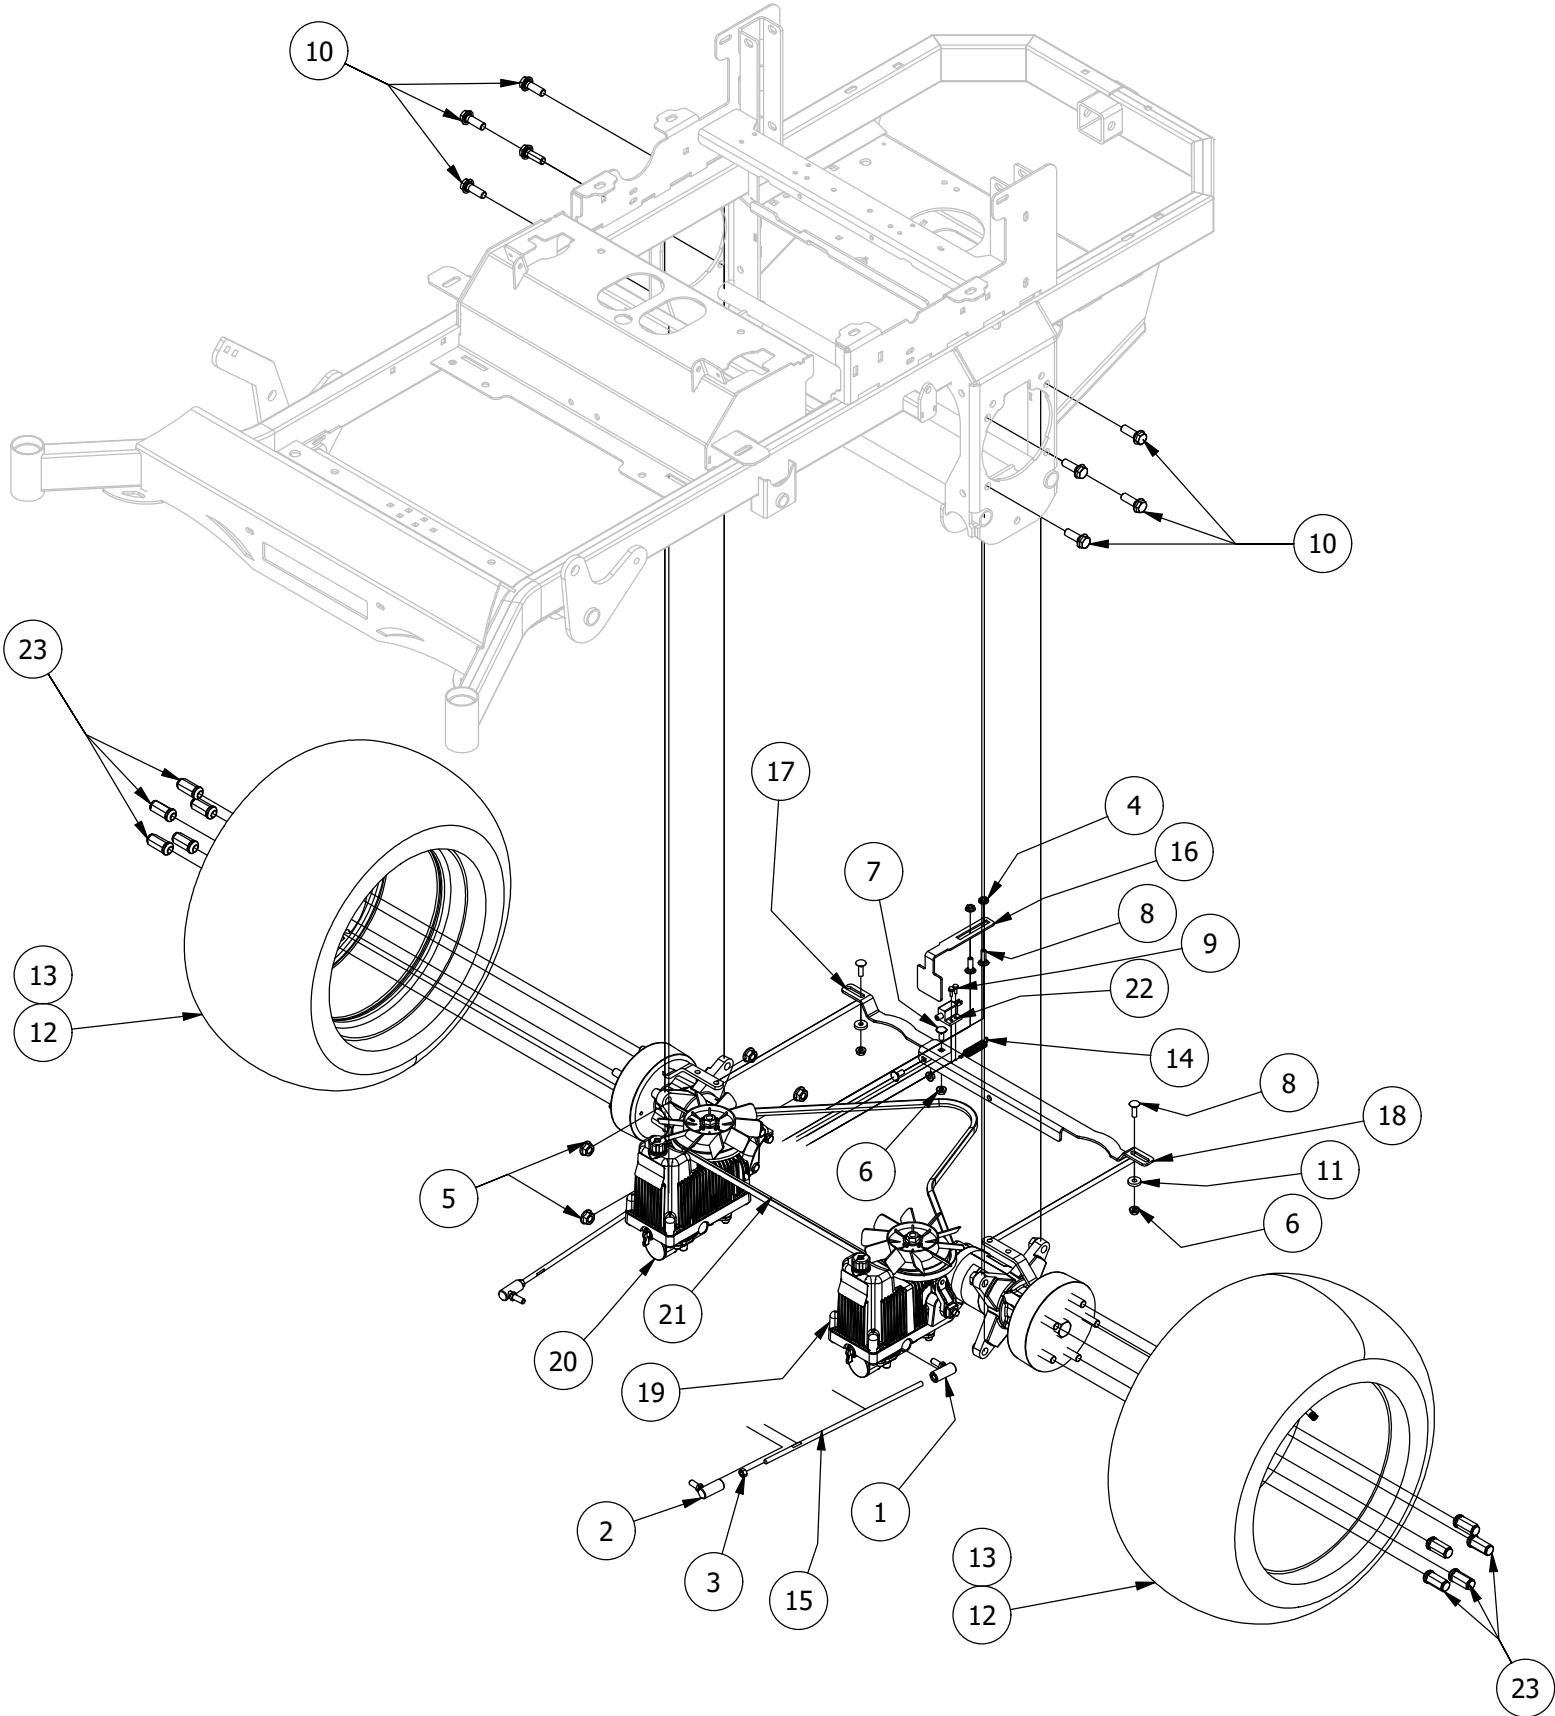

Transmission Assembly

Transmission Assembly			
ITEM	QTY	PART NUMBER	DESCRIPTION
1	2	410-0001-00	Control Arm Rod End, Right
2	2	410-0002-00	Control Arm Rod End, Left
3	2	413-0003-00	5/16 Hex Nut Left hand thread
4	2	413-0006-00	5/16-18 HEX FLANGE NUT W/SERR ZINC
5	8	413-0010-00	1/2-13 HEX FLANGE NUT W/SERR ZINC
6	4	413-0019-00	5/16-18 NYLON INSERT FLANGE L/NUT ZINC
7	2	418-0008-00	5/16-18 X 3/4 CARRIAGE BOLT ZINC
8	4	418-0010-00	5/16-18 X 1 CARRIAGE BOLT ZC/YEL
9	2	418-0032-00	8-32 X 1/2 IND. HWH SLOT TYPE F TCS ZINC
10	8	418-0047-00	1/2-13 X 1-1/2 HEX FLANGE BOLT GR 8 ZINC YELLOW
11	2	419-0006-00	.312 ID X .875 OD X .1875 THK F/W NYLON BLK
12	2	422-0021-00	Mower 8" Steel Wheels on radial tire (for 61" & 72" decks)
13	2	422-0028-00	RT/SRT 54" Deck Rear Wheel Assembly
14	1	434-0003-00	Brake Pedal Release Spring
15	2	435-0002-00	Transmission Drive Arm Rod Standard Transmission
16	1	439-0066-00	Mower Standard Transmission Brake Interlock Bracket
17	1	439-0606-00	Mower Park Brake Bracket Right
18	1	439-0607-00	Mower Park Brake Bracket Left
19	1	450-0001-00	HTE10 Left Side Parker Hydrostatic Transmission
20	1	450-0002-00	HTE10 Right Side Parker Hydrostatic Transmission
21	1	461-0004-00	Mower A Pump Belt, A x 68.25" Effective Length
22	1	486-0030-00	NO Plunger Limit Switch
23	10	613-0001-00	1/2 Lug Nut-44011- Front