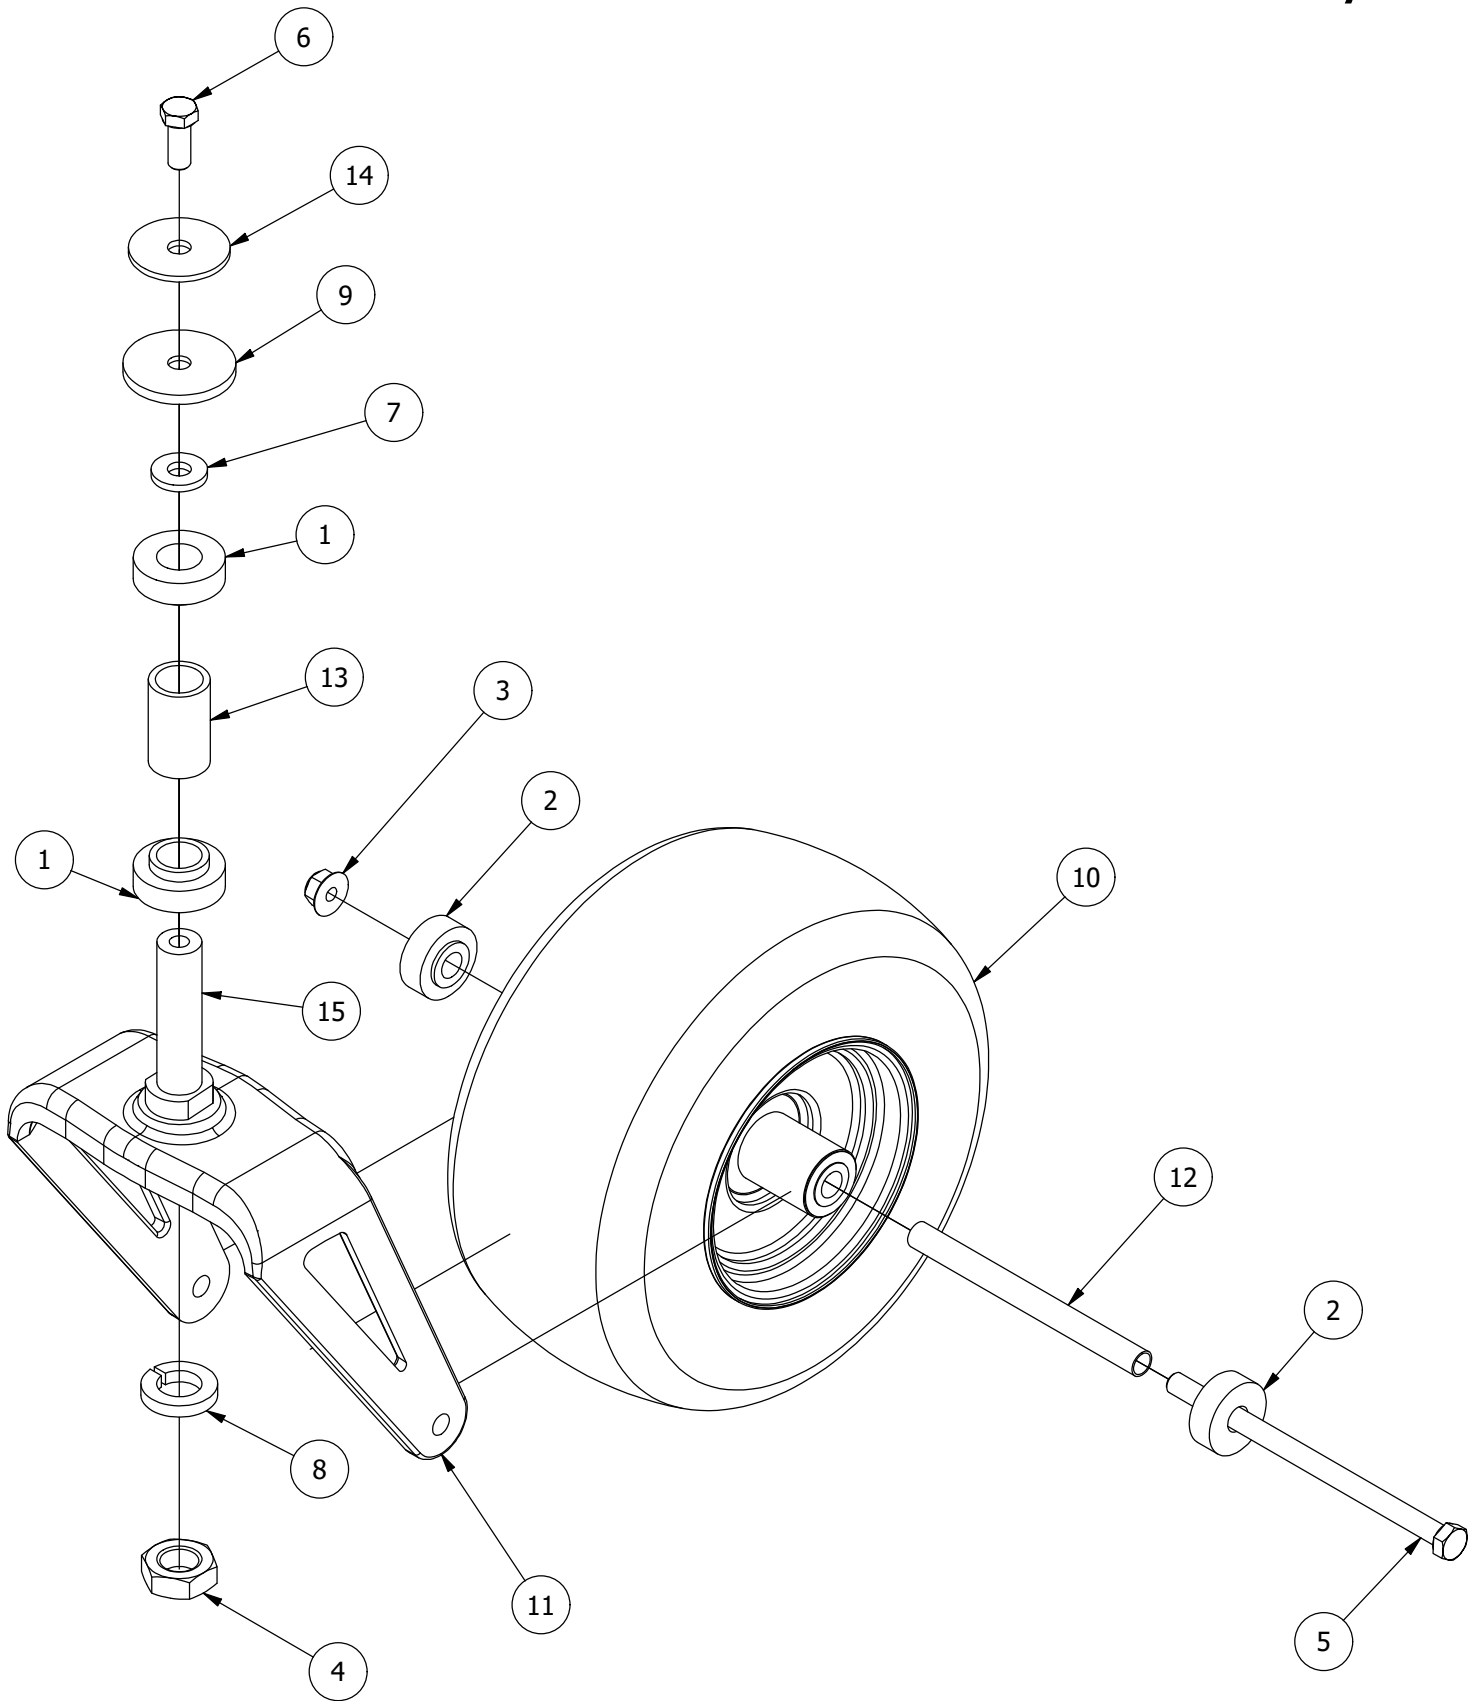

**RT Pro Mower Parts
Manual 2022**

Table of Contents

FRONT FORK ASSEMBLY	3-4
PARK BRAKE ASSEMBLY	5-6
FLOORBOARD AND DECK HEIGHT PEDAL ASSEMBLY	7-8
DECK HEIGHT ADJUSTER ASSEMBLY	9-10
DECK ASSIST SPRING ASSEMBLY	11-12
DRIVE ARM ASSEMBLY	13-14
SEAT MOUNTING ASSEMBLY	15-16
BATTERY ASSEMBLY	17-18
CONSOLE ASSEMBLY	19-20
GAS TANK ASSEMBLY.....	21-22
PUMP IDLER ASSEMBLY	23-24
ENGINE COWLING ASSEMBLY	25-26
TRANSMISSION ASSEMBLY	27-28
KAWASAKI FT 730 ENGINE ASSEMBLY.....	29-30
BRIGGS AND STRATTON 27 HP ENGINE ASSEMBLY.....	31-32
25 HP KOHLER CONFIDANT 747CC ENGINE ASSEMBLY.....	33-34
KAWASAKI FXT1000V CARB ENGINE ASSEMBLY	35-36
54" DECK SCALPING WHEELS AND STABILIZER ASSEMBLY.....	37-38
54" SPINDLES, BLADES, PULLEYS, AND COVERS	39-40
54" DECK IDLER ASSEMBLY.....	41-42
61" DECK SCALPING WHEELS AND STABILIZER ASSEMBLY.....	43-44
61" SPINDLES, BLADES, PULLEYS, AND COVERS	45-46
61" DECK IDLER ASSEMBLY.....	47-48
DECK CHUTE ASSEMBLY	49-50
DECK SPINDLE ASSEMBLY.....	51-52
DECALS.....	53

Front Fork Assembly

Front Fork Assembly			
ITEM	QTY	PART NUMBER	DESCRIPTION
1	2	410-0006-00	1" INSERT BEARING
2	2	410-0014-00	Mower Caster Wheel Bearing
3	1	413-0002-00	1/2-13 NYLON INSERT FLANGE LOCKNUT ZC YELLOW
4	1	413-0063-00	1"-8 FIN HEX JAM NUT ZC
5	1	418-0003-00	1/2-13 X 8-1/2 HEX C/S GR 5 ZINC YELLOW
6	1	418-0006-00	1/2-20 X 1-1/4 HEX C/S GR 5 ZINC
7	1	419-0003-00	1/2 FENDER WASHER 1-1/4" OD ZINC
8	1	419-0024-00	1" L/W MED SPLIT ZC
9	1	419-0025-00	Front Fork Caster Top Washer
10	1	422-0027-00	RZ/RT Pro Front Tire Assembly-Smooth Tread
11	1	423-0001-00	RT&SRT Caster Wheel Fork 2018
12	1	425-0010-00	Mower Caster Fork Wheel Spacer
13	1	425-0011-00	Caster Fork Shaft Bearing Spacer
14	1	426-0006-00	Mower Caster Shaft Washer
15	1	437-0019-00	RT&SRT Mower Caster Wheel Shaft 2018