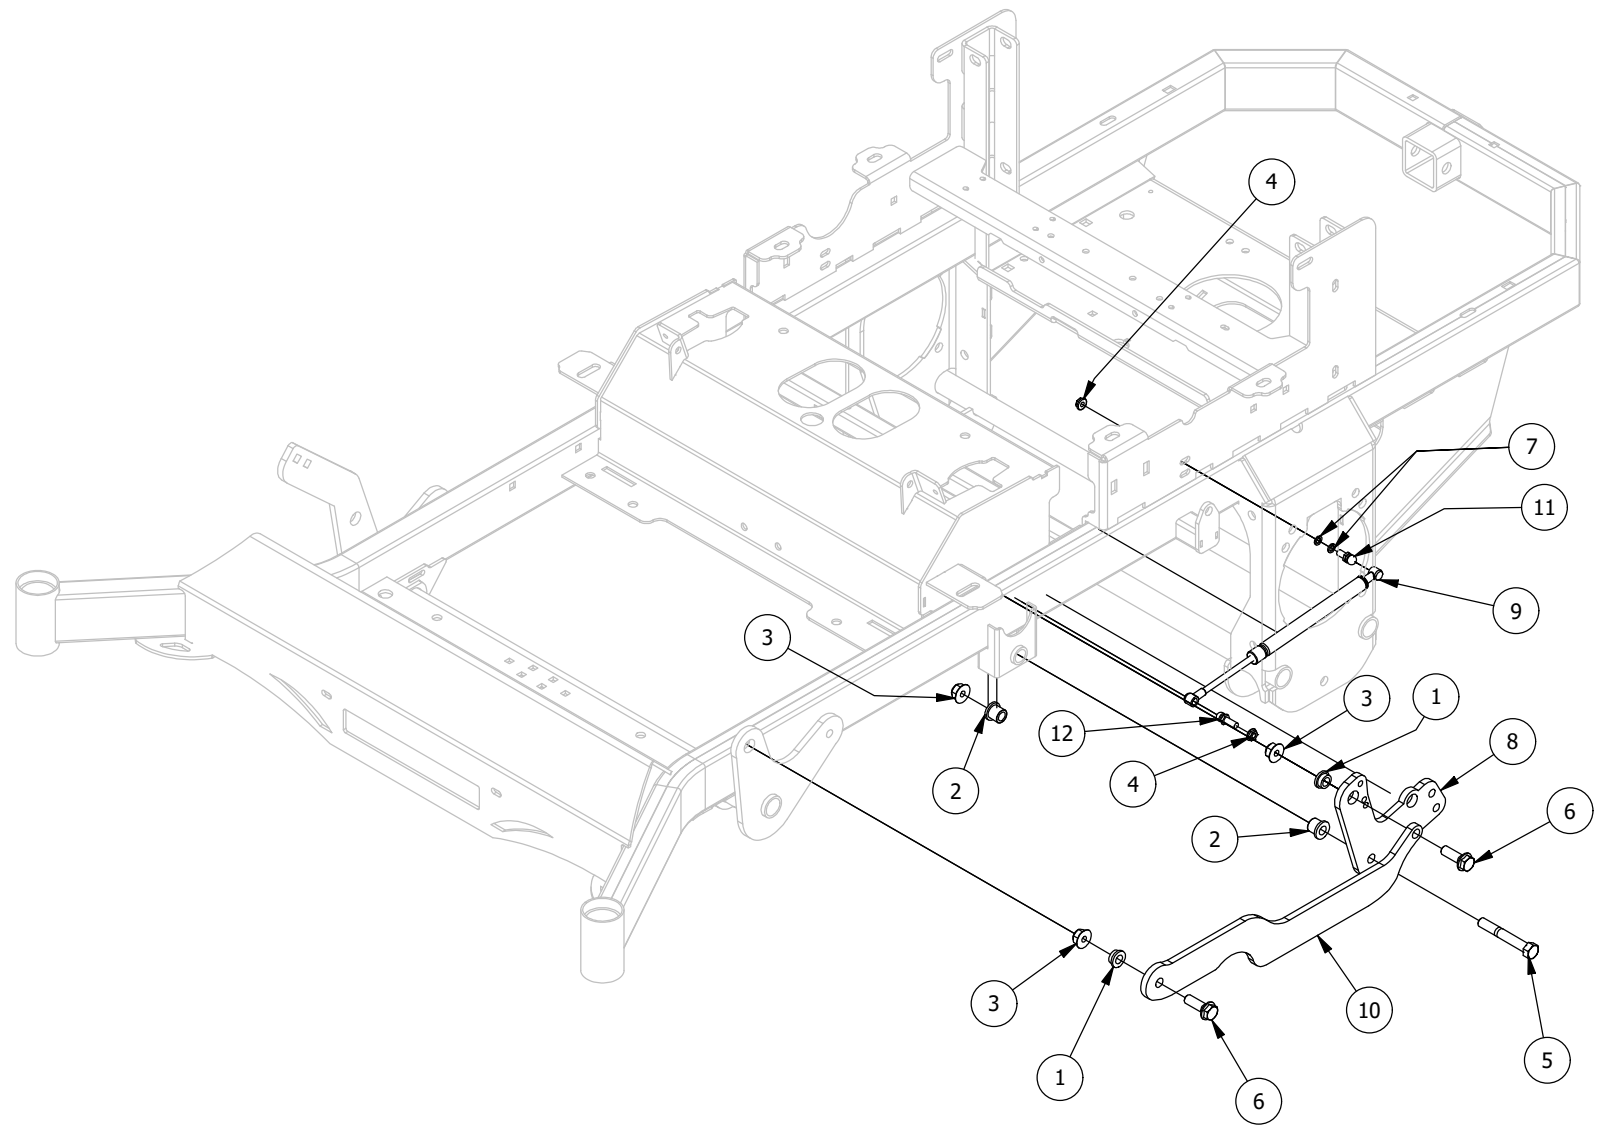

Deck Assist Spring Assembly

Deck Assist Spring Assembly			
ITEM	QTY	PART NUMBER	DESCRIPTION
1	2	410-0009-00	1/2" ID X 3/4" OD X 3/8" LENGTH FLANGE BUSHING
2	2	410-0068-00	.502 ID X .753 OD X .75 OAL X1 FL OD X .125 FL BUSHING
3	3	413-0002-00	1/2-13 NYLON INSERT FLANGE LOCKNUT ZC YELLOW
4	2	413-0006-00	5/16-18 HEX FLANGE NUT W/SERR ZINC
5	1	418-0042-00	1/2-13 X 3-1/2 HEX C/S GR 5 ZINC YELLOW
6	2	418-0047-00	1/2-13 X 1-1/2 HEX FLANGE BOLT GR 8 ZINC YELLOW
7	2	419-0009-00	5/16 SPLIT LOCKWASHER ZINC
8	1	431-0005-00	Deck Height Brkt Left Actuator side
9	1	434-0001-00	Deck Gas Spring
10	1	435-0009-00	Mower Deck Height Left Link Arm
11	1	487-0005-00	Control Arm Damper Ball Stud
12	1	487-0008-00	Control Arm Damper Ball Stud 3/4" Thread