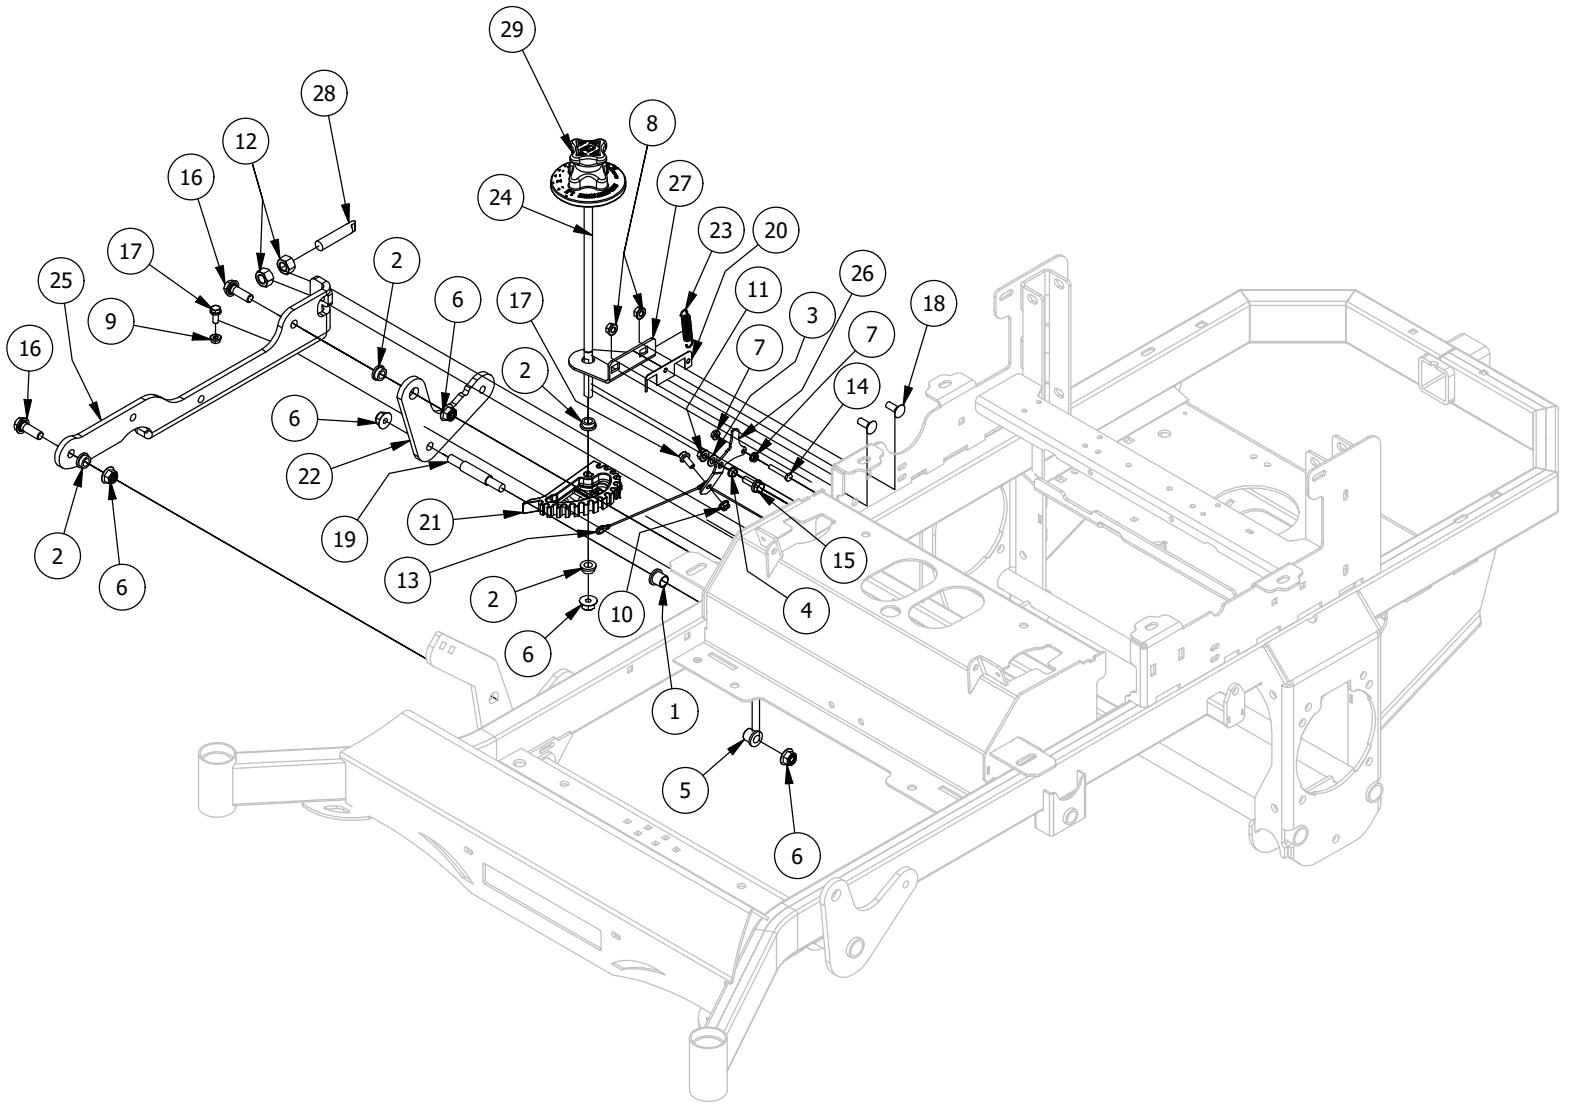

Deck Height Adjuster Assembly

Deck Height Adjuster Assembly

ITEM	QTY	PART NUMBER	DESCRIPTION
1	1	410-0008-00	5/8" ID X 3/4" OD X 3/4" LENGTH FLANGE BUSHING
2	4	410-0009-00	1/2" ID X 3/4" OD X 3/8" LENGTH FLANGE BUSHING
3	1	410-0011-00	3/8 X 3/4 Bronze Washer
4	1	410-0067-00	Bronze Bushing
5	1	410-0068-00	.502 ID X .753 OD X .75 OAL X1 FL OD X .125 FL BUSHING
6	5	413-0002-00	1/2-13 NYLON INSERT FLANGE LOCKNUT ZC YELLOW
7	2	413-0012-00	1/4-20 HEX FLANGE NUT W/SERRATIONS ZC YELLOW
8	2	413-0020-00	3/8-16 HEX FLANGE NUT W/SERR ZINC YELLOW
9	1	413-0022-00	5/16-18 HEX FLANGE NUT W/SERR ZINC YELLOW
10	1	413-0027-00	5/16-18 NYLON INSERT FLANGE LOCKNUT ZC YELLOW
11	1	413-0029-00	3/8-16 NYLON INSERT FLANGE L/NUT ZC YELLOW
12	2	413-0048-00	5/8-11 HEX NUT ZINC YELLOW
13	1	414-0037-00	Height Indicator Cable
14	1	418-0029-00	1/4-20 X 1-1/4 HEX C/S GR 2 ZINC
15	1	418-0040-00	3/8-16 X 1 HEX FLANGE BOLT GR 8 ZC YELLOW
16	2	418-0047-00	1/2-13 X 1-1/2 HEX FLANGE BOLT GR 8 ZINC YELLOW
17	2	418-0048-00	5/16-18 X 3/4 HEX FLANGE BOLT GR 8 ZC YELLOW
18	2	418-0053-00	3/8-16 X 1 CARRIAGE BOLT ZINC YELLOW
19	1	418-0276-00	Rear Deck Height Bolt (Machined)
20	1	425-0015-00	RZ Deck Height Indicator Rod Bracket Spacer
21	1	425-0032-00	2022 Deck Height Cam Casting
22	1	431-0004-00	Deck Height Brkt Right side
23	1	434-0003-00	Brake Pedal Release Spring
24	1	437-0003-00	Mower Deck Height Selector Shaft
25	1	439-0698-00	2021 Deck Height Arm Right Link
26	1	439-0711-00	2021 Deck Height Control Shaft Spring Bracket
27	1	439-0712-00	2021 Mower Deck Height Indicator Rod Bracket
28	1	444-0001-00	Mower HEIGHT SELECTOR CAM PIN
29	1	445-0007-00	2021 RZHD,RT,and SRT Deck Height Selector Knob