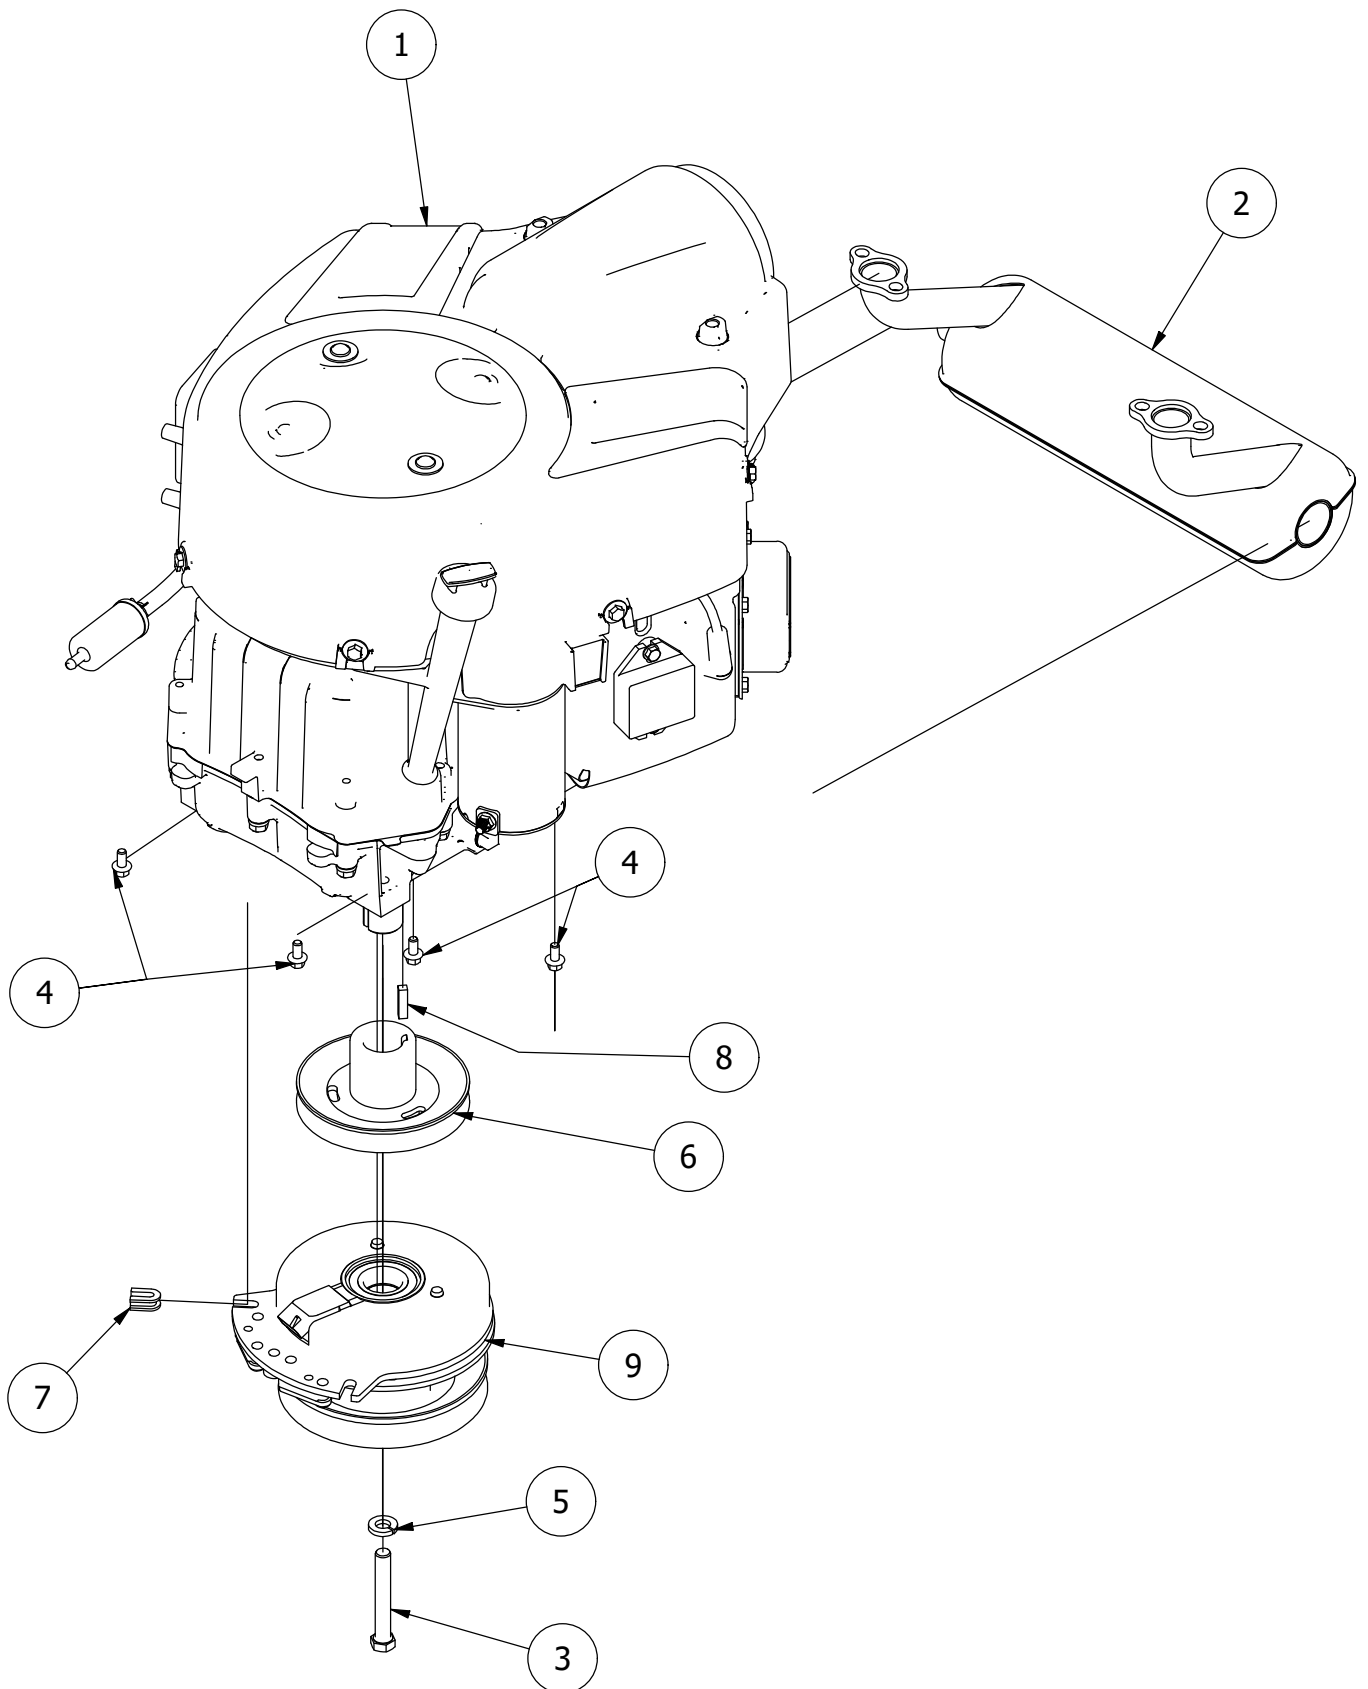

Briggs and Stratton 27HP Engine Assembly

Briggs and Stratton 27HP Engine Assembly			
ITEM	QTY	PART NUMBER	DESCRIPTION
1	1	415-0007-00	27HP Briggs for RT/SRT
2	1	415-0052-00	B&S 27 HP&25HP Exhaust
3	1	418-0022-00	7/16-20 X 3 HEX C/S GR 8 ZC YELLOW
4	4	418-0059-00	1/4-20 X 1/2 IND. HWH SLOT F TCS ZINC
5	1	419-0005-00	7/16 SPLIT LOCKWASHER GR 8 ZC YELLOW
6	1	433-0001-00	Mower Hydraulic Pump Drive Pulley, A Belt
7	1	437-0025-00	Mower Rotation Stop Brkt Sleeve
8	1	442-0001-00	1/4 X 1 SQUARE KEY STOCK
9	1	470-0002-00	PTO Clutch