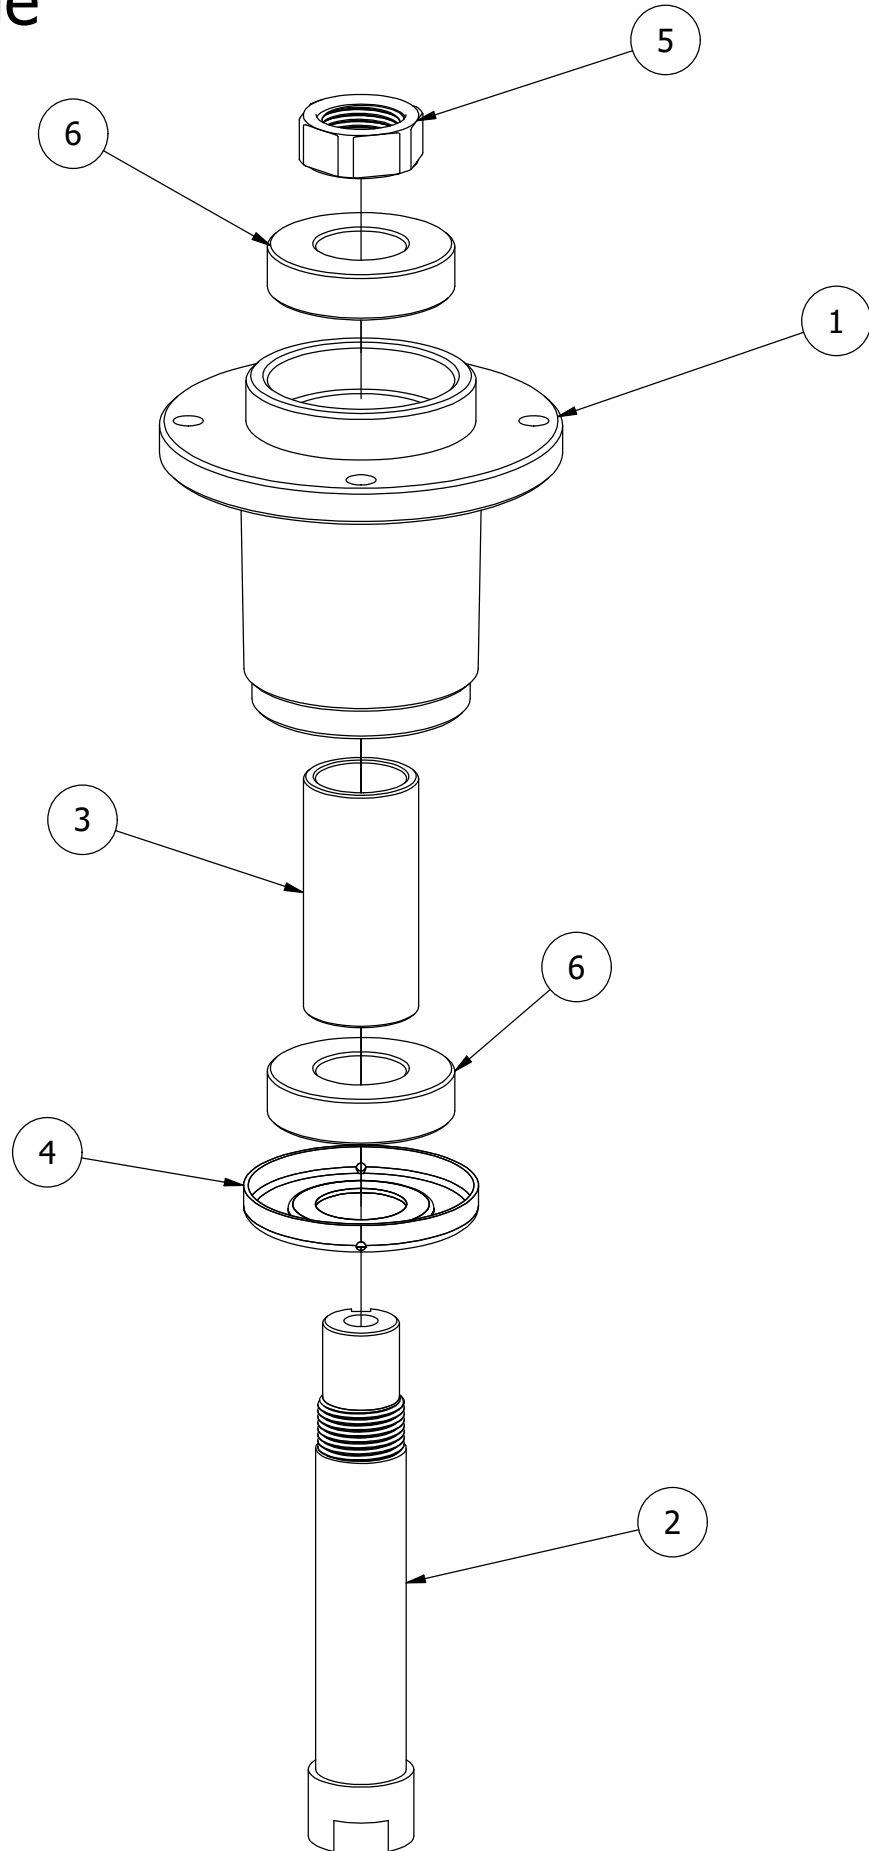

Deck Spindle Assembly

Deck Spindle Assembly			
ITEM	QTY	PART NUMBER	DESCRIPTION
1	1	437-0015-00	Mower Deck Spindle Casting for 437-0004-00
2	1	437-0010-00	Deck Spindle Shaft For 437-0004-00 and 437-0005-00
3	1	437-0011-00	Deck Spindle Spacer for 437-0004-00
4	1	437-0014-00	Mower Deck Spindle Dust Cup
5	1	437-0013-00	Mower Deck Spindle Nut for 437-0004-00 and 437-0005-00
6	2	410-0003-00	Spindle Bearing