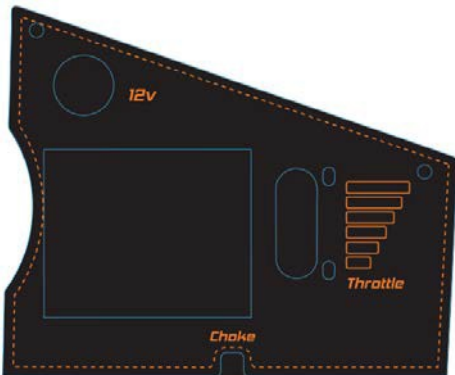

491-0094-00
Carbureted Console Decal