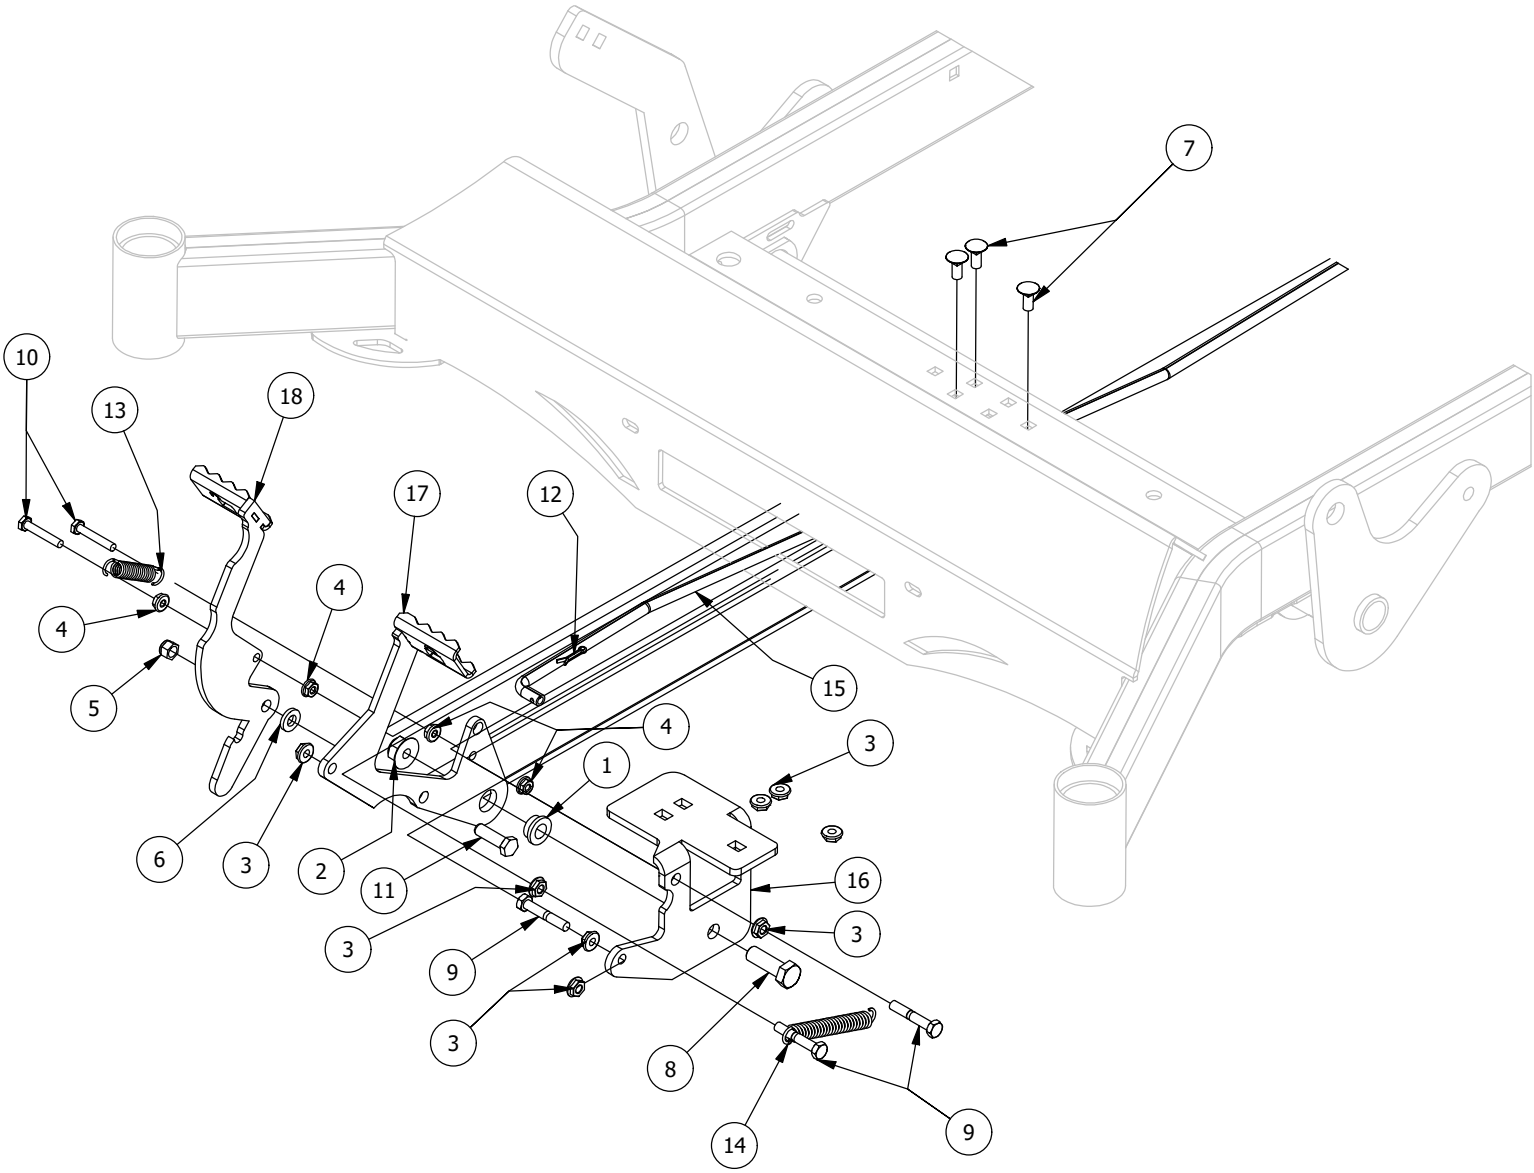

Park Brake Assembly

Park Brake Assembly			
ITEM	QTY	PART NUMBER	DESCRIPTION
1	1	410-0009-00	1/2" ID X 3/4" OD X 3/8" LENGTH FLANGE BUSHING
2	1	413-0002-00	1/2-13 NYLON INSERT FLANGE LOCKNUT ZC YELLOW
3	9	413-0006-00	5/16-18 HEX FLANGE NUT W/SERR ZINC
4	4	413-0012-00	1/4-20 HEX FLANGE NUT W/SERRATIONS ZC YELLOW
5	1	413-0013-00	3/8-16 NYLON INSERT FLANGE LOCKNUT ZINC
6	1	413-0052-00	3/8 ID X 3/4 OD X .125 THK BRONZE WASHER
7	3	418-0008-00	5/16-18 X 3/4 CARRIAGE BOLT ZINC
8	1	418-0020-00	1/2-13 X 1-1/2 HEX C/S GR 5 ZINC
9	3	418-0027-00	5/16-18 X 1-3/4 HEX C/S GR 2 ZINC
10	2	418-0029-00	1/4-20 X 1-1/4 HEX C/S GR 2 ZINC
11	1	418-0030-00	3/8-16 X 1-1/4 HEX C/S GR 2 ZINC
12	1	420-0001-00	1/8 X 3/4 COTTER PIN ZINC
13	1	434-0003-00	Brake Pedal Release Spring
14	1	434-0015-00	Brake Pedal Release Spring
15	1	435-0004-00	Mower Brake Linkage
16	1	439-0009-00	Mower Frame Brake Mounting Bracket
17	1	490-0016-00	Mower Brake Lock Lever Assembly
18	1	490-0017-00	Mower Brake Unlock Lever Assembly