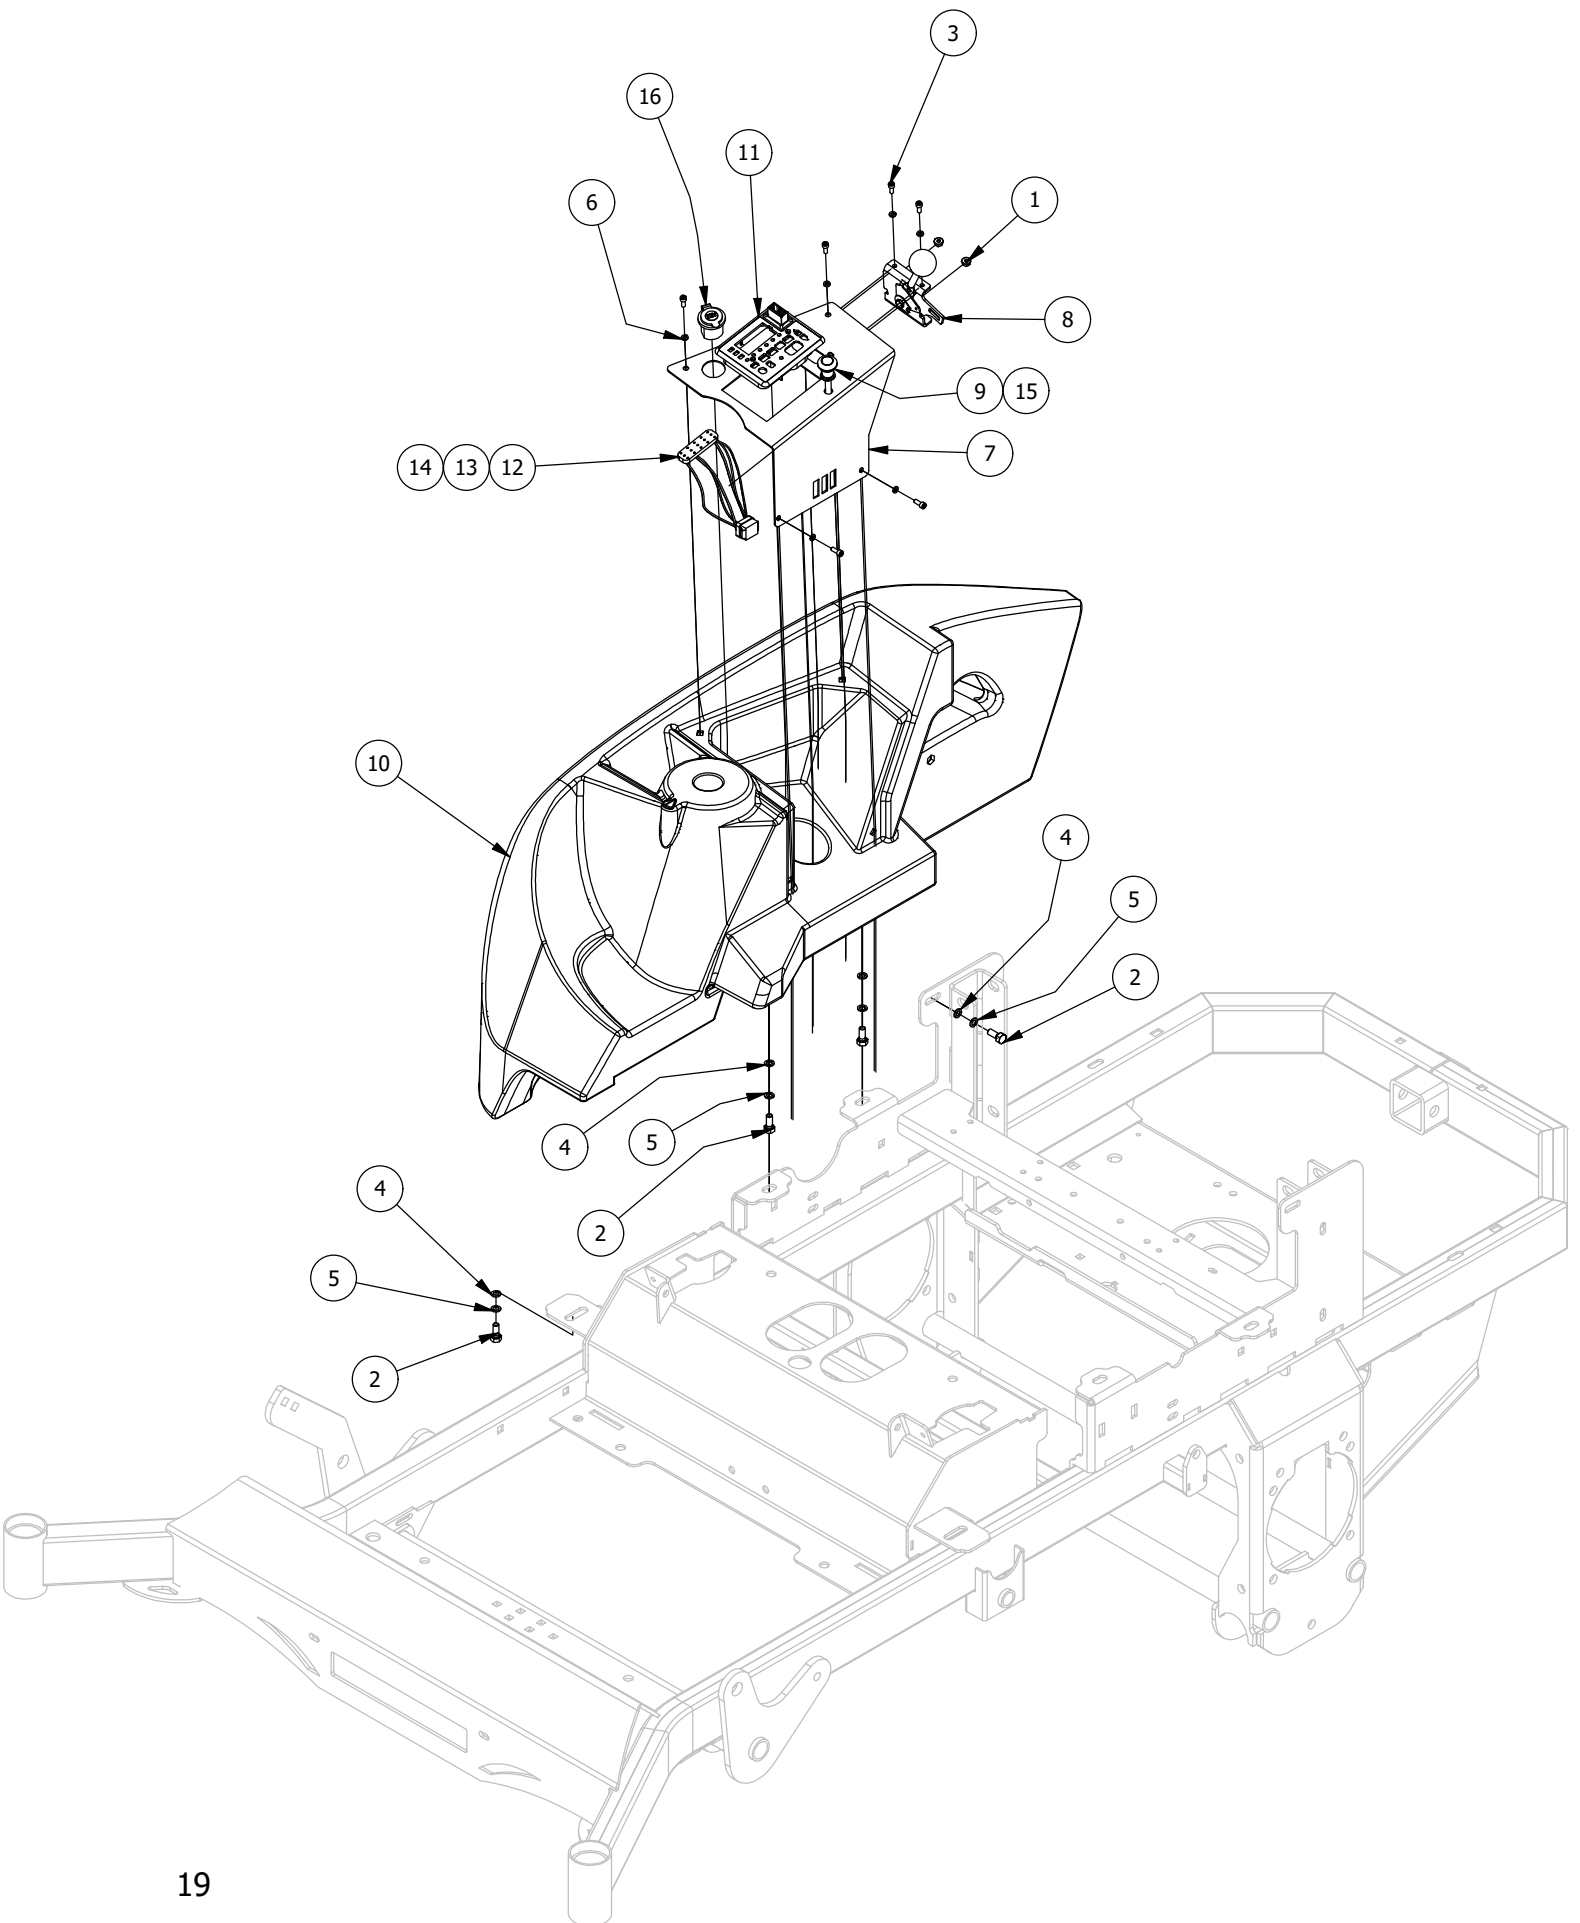

Console Assembly

Console Assembly			
ITEM	QTY	PART NUMBER	DESCRIPTION
1	2	413-0008-00	10-24 NYLON INSERT LOCKNUT 18-8 SS
2	4	418-0054-00	5/16-18 X 3/4 HEX C/S ZINC
3	6	418-0055-00	10-24 X 1/2 SOCKET C/S 18-8 SS
4	4	419-0007-00	5/16 Flat Washer
5	4	419-0009-00	5/16 SPLIT LOCKWASHER ZINC
6	6	419-0011-00	#10 SPLIT LOCKWASHER 18-8 SS
7	1	439-0022-00	Mower Control Panel Bracket
8	1	464-0001-00	Mower Throttle Cable Assembly w / Handle
9	1	464-0002-00	Choke Cable
10	1	467-0002-00	Mower Console
11	1	486-0004-00	Mower Control Console, Carbureted Engine
12	1	486-0011-00	Briggs 25hp/27hp/Kawi FS730 Harness
13	1	486-0013-00	Kohler 7000/Confidant Harness
14	1	486-0040-00	Harness for Vanguard 26hp & Kawasaki 852cc&FX1000
15	1	564-0004-00	Envy/FX1000 Throttle Cable
16	1	677-2075-00	12 Volt Auxiliary Plug