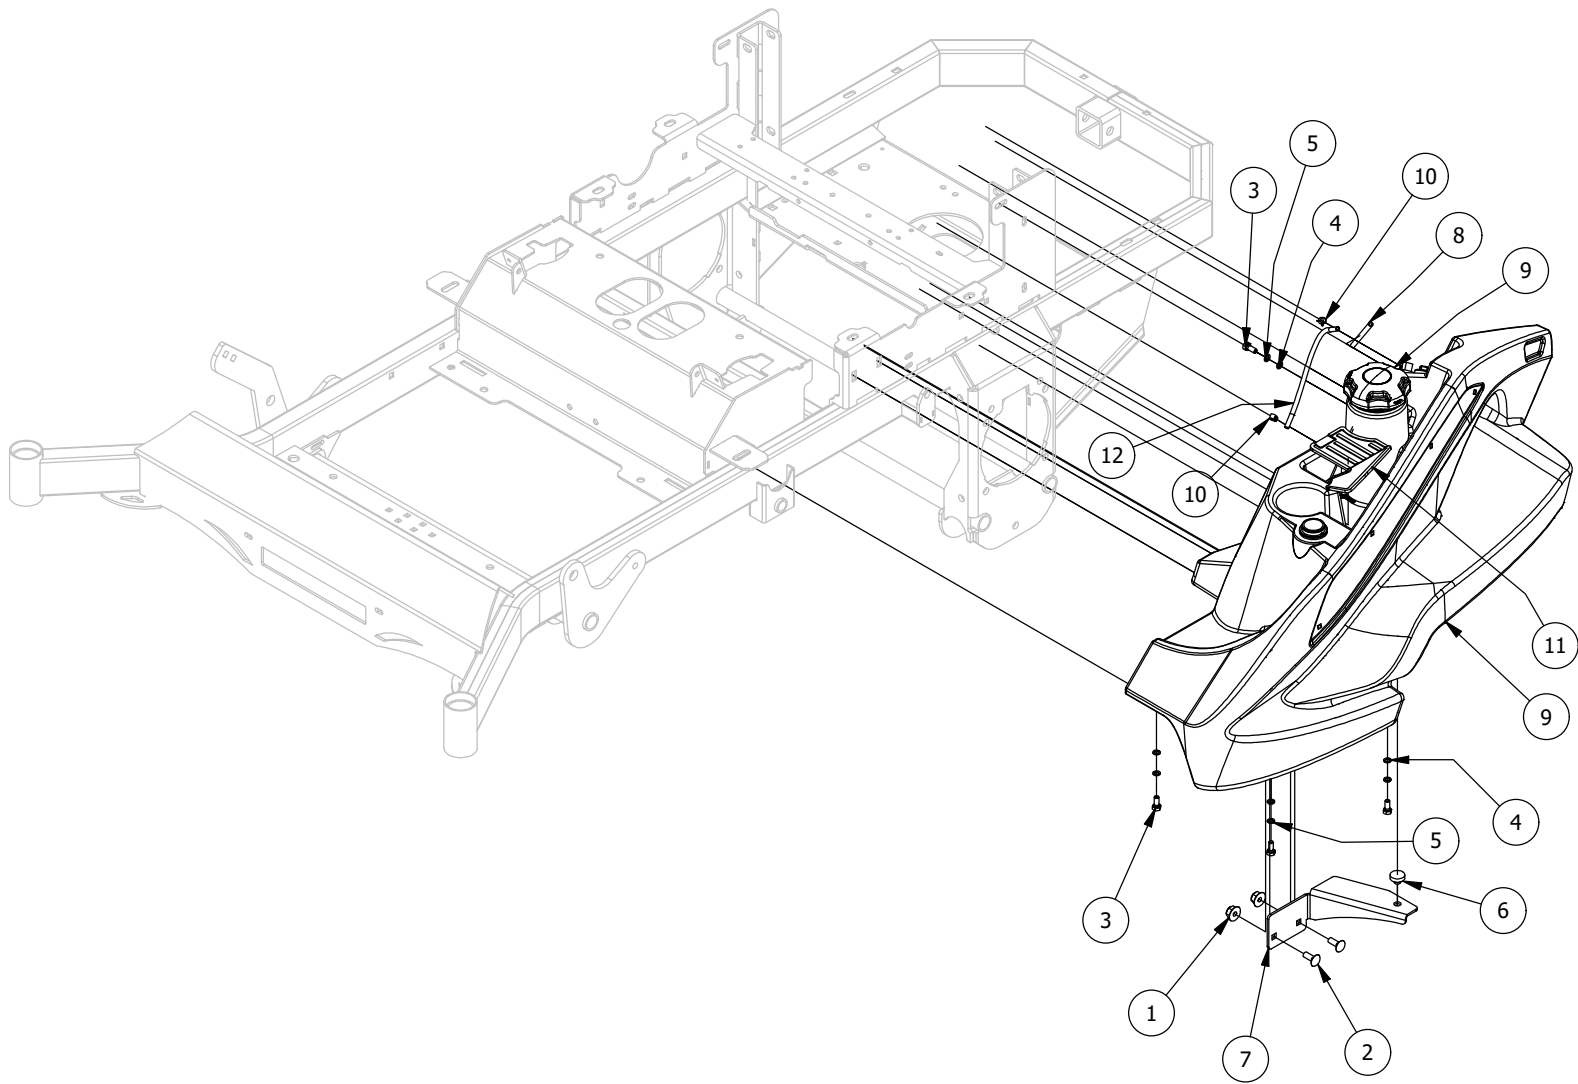

Gas Tank Assembly

Gas Tank Assembly			
ITEM	QTY	PART NUMBER	DESCRIPTION
1	2	413-0013-00	3/8-16 NYLON INSERT FLANGE L/NUT ZC
2	2	418-0045-00	3/8-16 X 1 Carriage Bolt Zinc Yellow
3	4	418-0054-00	5/16-18 X 3/4 HEX C/S ZINC
4	4	419-0007-00	5/16 Flat Washer
5	4	419-0009-00	5/16 SPLIT LOCKWASHER ZINC
6	1	429-0002-00	Push-In Rubber Bumper, Mower Floor
7	1	439-0448-00	RT/SRT Gas Tank Support
8	1	451-0002-00	Mower Fuel Tank Black 3/16" Vent Tube
9	1	467-0001-00	Mower Gasoline Fuel Tank Assembly
10	2	472-0004-00	1/2" (#8) Hose Clamp
11	1	481-0004-00	Rubber Tank Storage Compartment Insert
12	1	751-1014-00	1/4 Fuel Line - Low Perm